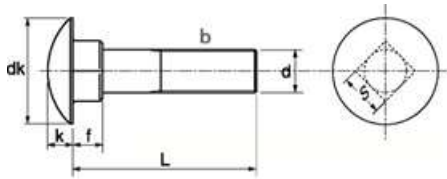

Dear Sirs

We are looking for the following items :

Mushroom head square neck bolts DIN 603 Zinc

Self-breaking lock nuts , zinc plated

Regards

D x L x b x dk x k x f x s	Qty
8 x 160 x 60 x dk x k x f x s	10 000
10 x 110 x 110 x dk x k x f x s	14 000
10 x 150 x 30 x dk x k x f x s	10 000
8 x 120 x 50 x dk x k x f x s	100 000

SELF-BREAKING LOCK NUTS , Zinc Plated

N x A x B x C x D	Qty
18 – 20 x 13 x 12 x 6 x M 8	100 000
18 – 20 x 13 x 12 x 6 x M 10	5 000
Or equivalent	