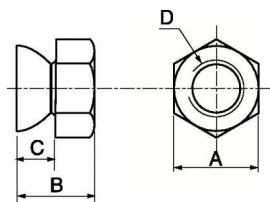

Dear Sirs

We are looking for the following items :

Mushroom head square neck bolts DIN 603 Zinc

Self-breaking lock nuts , zinc plated

Regards

D x L x b x dk x k x f x s	Qty
8 x 160 x 60 x dk x k x f x s	10 000
10 x 110 x 110 x dk x k x f x s	14 000
10 x 150 x 30 x dk x k x f x s	10 000
8 x 120 x 50 x dk x k x f x s	100 000

SELF-BREAKING LOCK NUTS , Zinc Plated

N x A x B x C x D	Qty
18 – 20 x 13 x 12 x 6 x M 8	100 000
18 – 20 x 13 x 12 x 6 x M 10	5 000
Or equivalent	